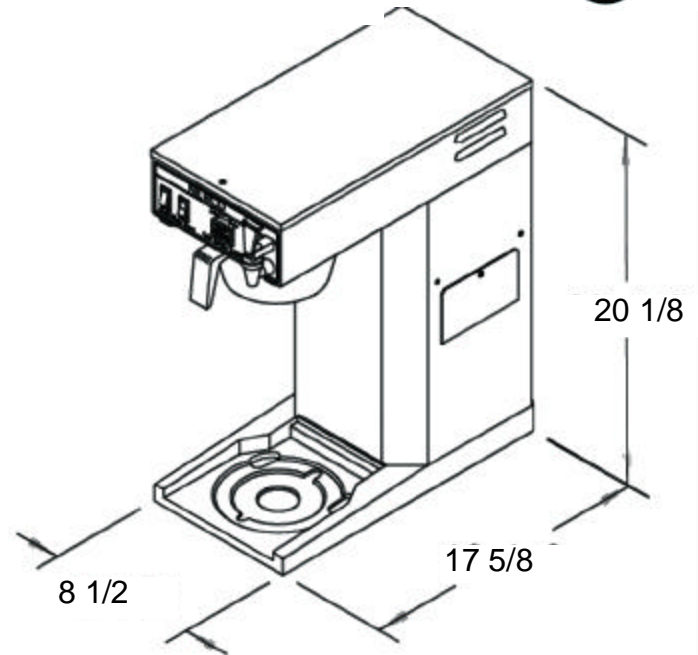

ACE-LD

Low Profile brewer that fits under most countertop cabinets

Ready light indicates optimum brew temperature achieved

Blinking brew light alerts user that coffee is brewing

Gravity fed Hot Water Faucet for tea and soups

Universal base for perfect dispenser alignment

Tank "ON/OFF" switch

Pulse Brewing Option

The Patel Adapter locks onto either base making it a permanent stand

120952

701831-reg

701832-jumbo

Thermal Dispenser Base Options

Dimensions

Base Model	Part Number	Volts	Amps		Tank Wattage		Cubic Feet	Ship Weight	Cord Attached
			USA/Can	USA/Can	USA/Can	USA/Can			
Ace TC-blk	102381-B	120	11.67	11.67	1400w	1400w	5.16	23 lbs	Yes
Ace LD-blk	102382-B	120	14.58	11.67	1750w	1400w	5.86	25 lbs	Yes
Ace AP-blk	102768-B	120	14.58	11.67	1750w	1400w	6.33	26 lbs	Yes
Ace D-blk	102876-B	120	14.58	11.67	1750w	1400w	7.27	27 lbs	Yes
Ace S-blk	102773-B	120	14.17	11.67	1700w	1400w	5.16	29 lbs	Yes
Ace LP-blk	102774-B	120	14.17	11.67	1700w	1400w	6.68	31 lbs	Yes